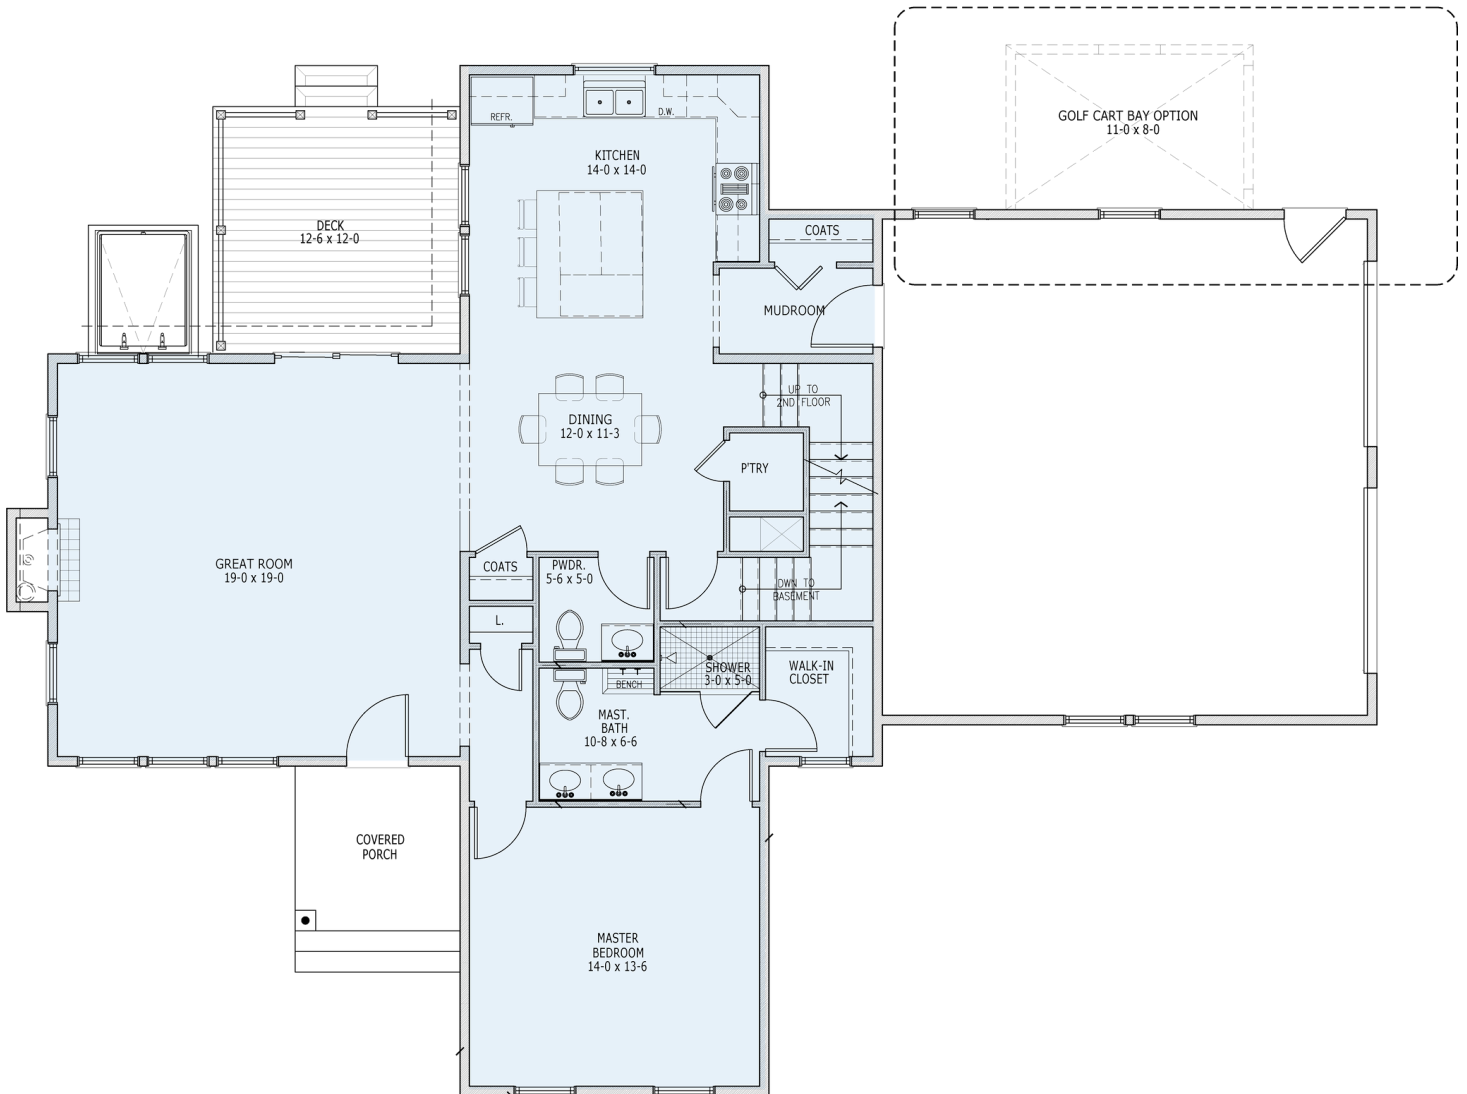

T H E

B A R K L E Y

MAIN LEVEL - 1,332 SQUARE FEET  
SECOND LEVEL - 1,237 SQUARE FEET  
TOTAL - 2,569 SQUARE FEET

# THE BARKLEY

MAIN LEVEL - 1,332 SQUARE FEET  
 SECOND LEVEL - 1,237 SQUARE FEET  
 TOTAL - 2,569 SQUARE FEET

## MAIN LEVEL

**GOLF CART BAY OPTION**