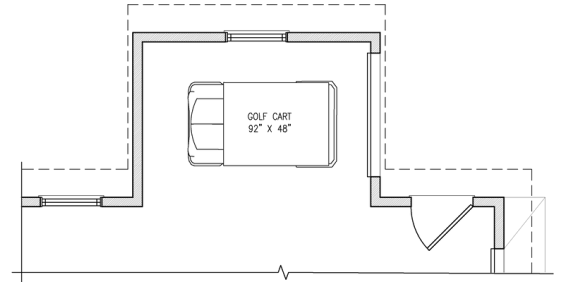

T H E

B A R K L E Y

MAIN LEVEL - 1,332 SQUARE FEET  
SECOND LEVEL - 1,237 SQUARE FEET  
TOTAL - 2,569 SQUARE FEET

# THE BARKLEY

MAIN LEVEL - 1,332 SQUARE FEET  
 SECOND LEVEL - 1,237 SQUARE FEET  
 TOTAL - 2,569 SQUARE FEET

## MAIN LEVEL

**GOLF CART BAY OPTION**